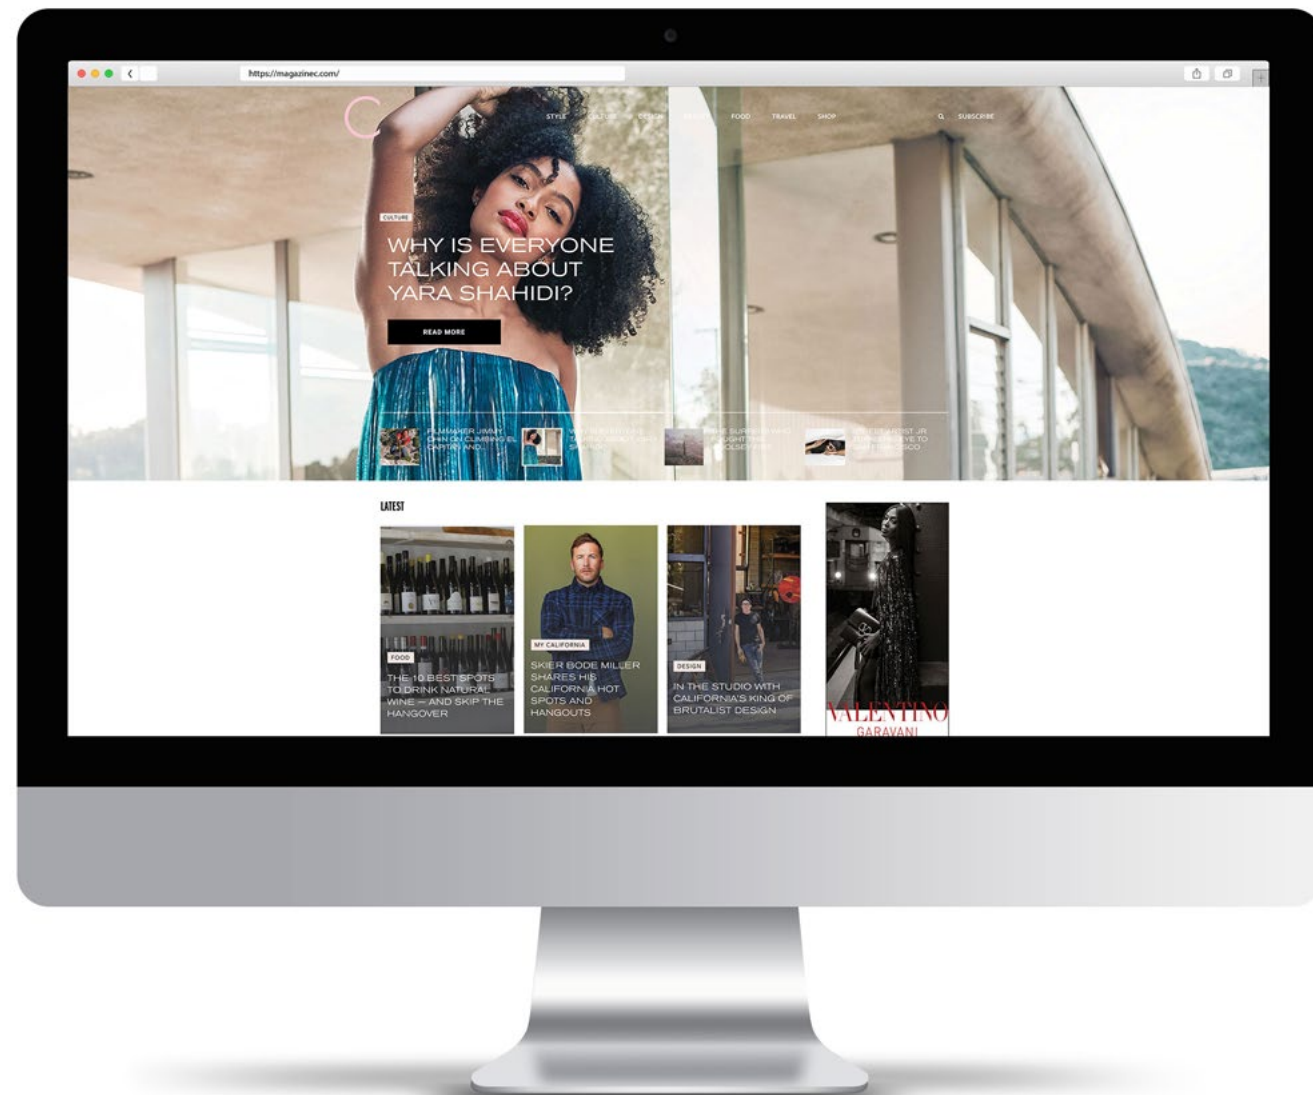

# AD UNIT KEY

Welcome Mat  
2880 x 1800

Mobile  
1200 x 1800

Four Column  
2880 x 800

Three Column  
1600 x 500

Sidebar  
600 x 1200