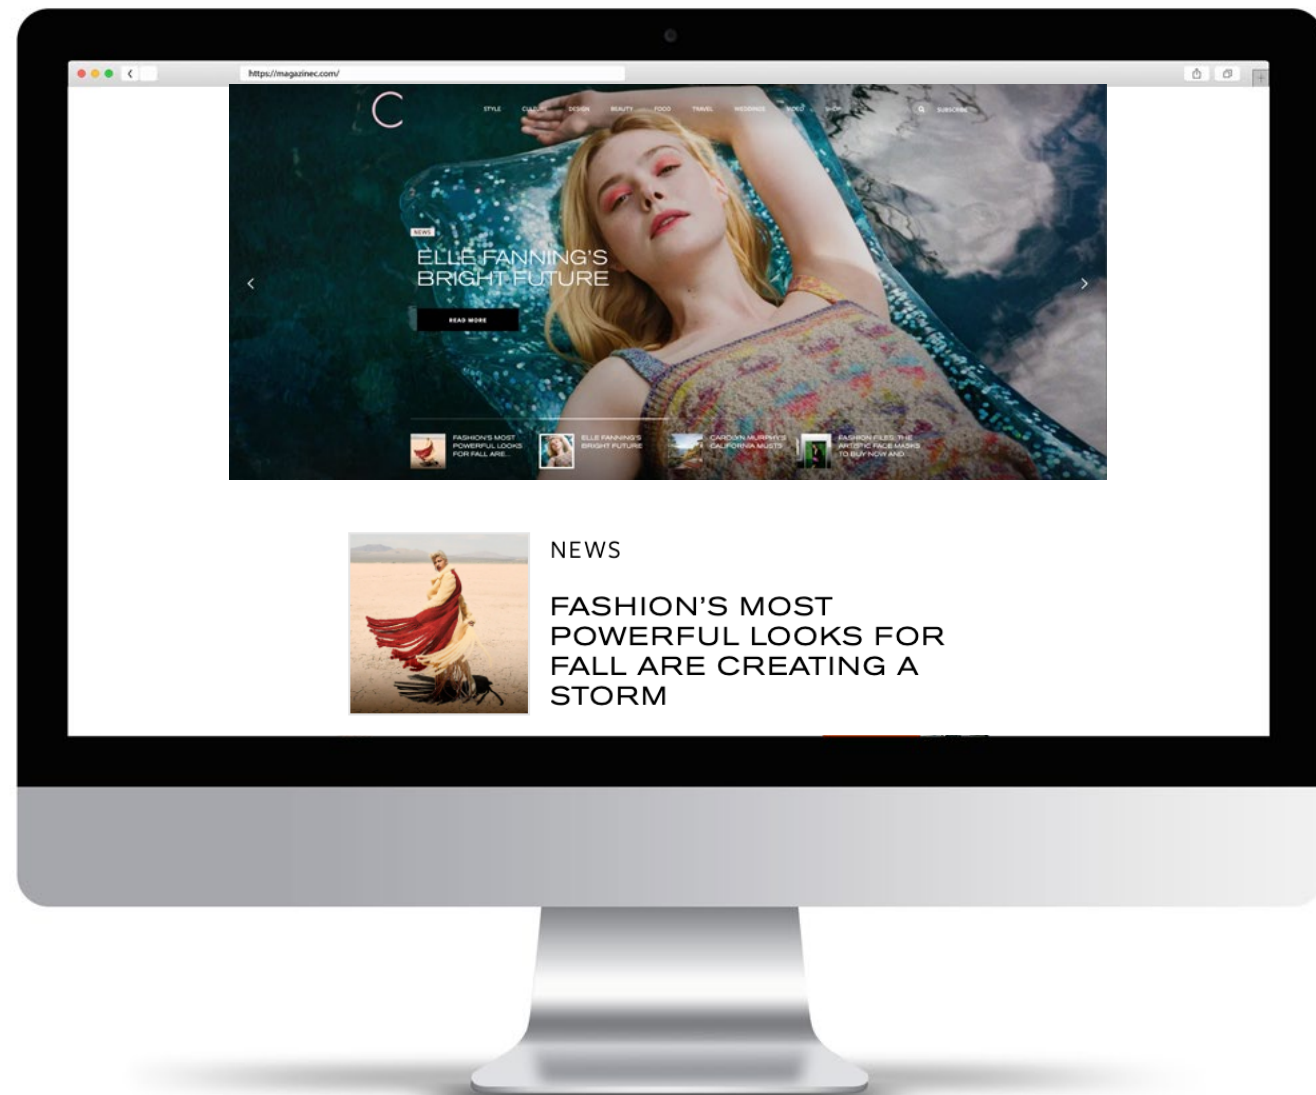

CALIFORNIA
STYLE &
CULTURE

DIGITAL ADVERTISING

Please be sure to include a click-through URL.

Send to: production@magazinec.com

DIGITAL SPECIFICATIONS

Name	Size	Platform		Visibility		
		Desktop	Mobile	Home	Channel	Post
Welcome Mat	2880 X 1800	●	●	●	●	●
Four-Column	2880 X 800	●		●		
Three-Column	1600 X 500	●		●	●	●
Mobile	1200 X 1800		●	●		
Sidebar	600 X 1200	●	●	●	●	●
Newsletter	520 X 210	●	●			
eBlast	1120 X 1120	●	●			

Pricing for a la carte options and takeovers to be discussed.
 Dynamic creative to be hosted by client.

SOCIAL MEDIA SPECIFICATIONS

Name	Size	Platform	
		Instagram	Facebook
Square	1080 X 1080	●	
Landscape	1080 X 566	●	
Portrait	1080 X 1350	●	
Story	1080 X 1920	●	●
Link	1200 X 628		●
Post	1200 X 900		●
Event	1920 X 1080		●