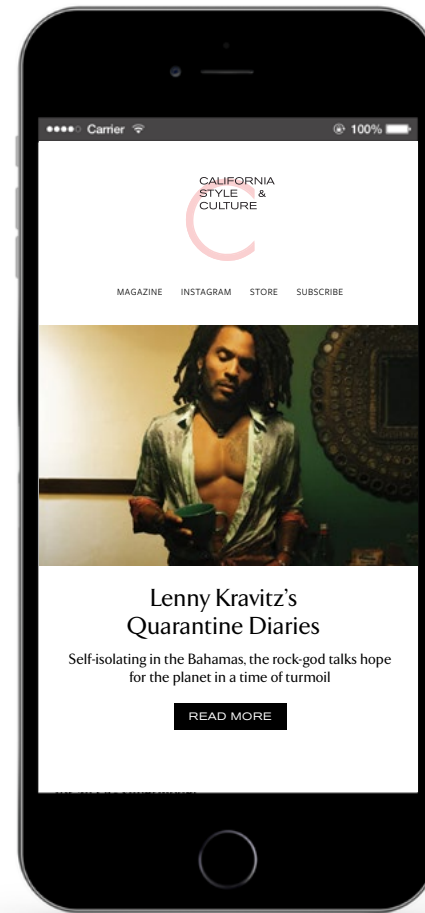

CALIFORNIA
STYLE &
CULTURE

DIGITAL ADVERTISING

Please be sure to include a click-through URL.

Send to: production@magazinec.com

DIGITAL SPECIFICATIONS

Name	Size	Platform		Visibility		
		Desktop	Mobile	Home	Channel	Post
Welcome Mat	2880 X 1800	●	●	●	●	●
Four-Column	2880 X 800	●		●		
Three-Column	1600 X 500	●		●	●	●
Mobile	1200 X 1800		●	●		
Sidebar	600 X 1200	●	●	●	●	●
Newsletter	520 X 210	●	●			
eBlast	1120 X 1120	●	●			

Pricing for a la carte options and takeovers to be discussed.
 Dynamic creative to be hosted by client.

SOCIAL MEDIA SPECIFICATIONS

Name	Size	Platform	
		Instagram	Facebook
Square	1080 X 1080	●	
Landscape	1080 X 566	●	
Portrait	1080 X 1350	●	
Story	1080 X 1920	●	●
Link	1200 X 628		●
Post	1200 X 900		●
Event	1920 X 1080		●